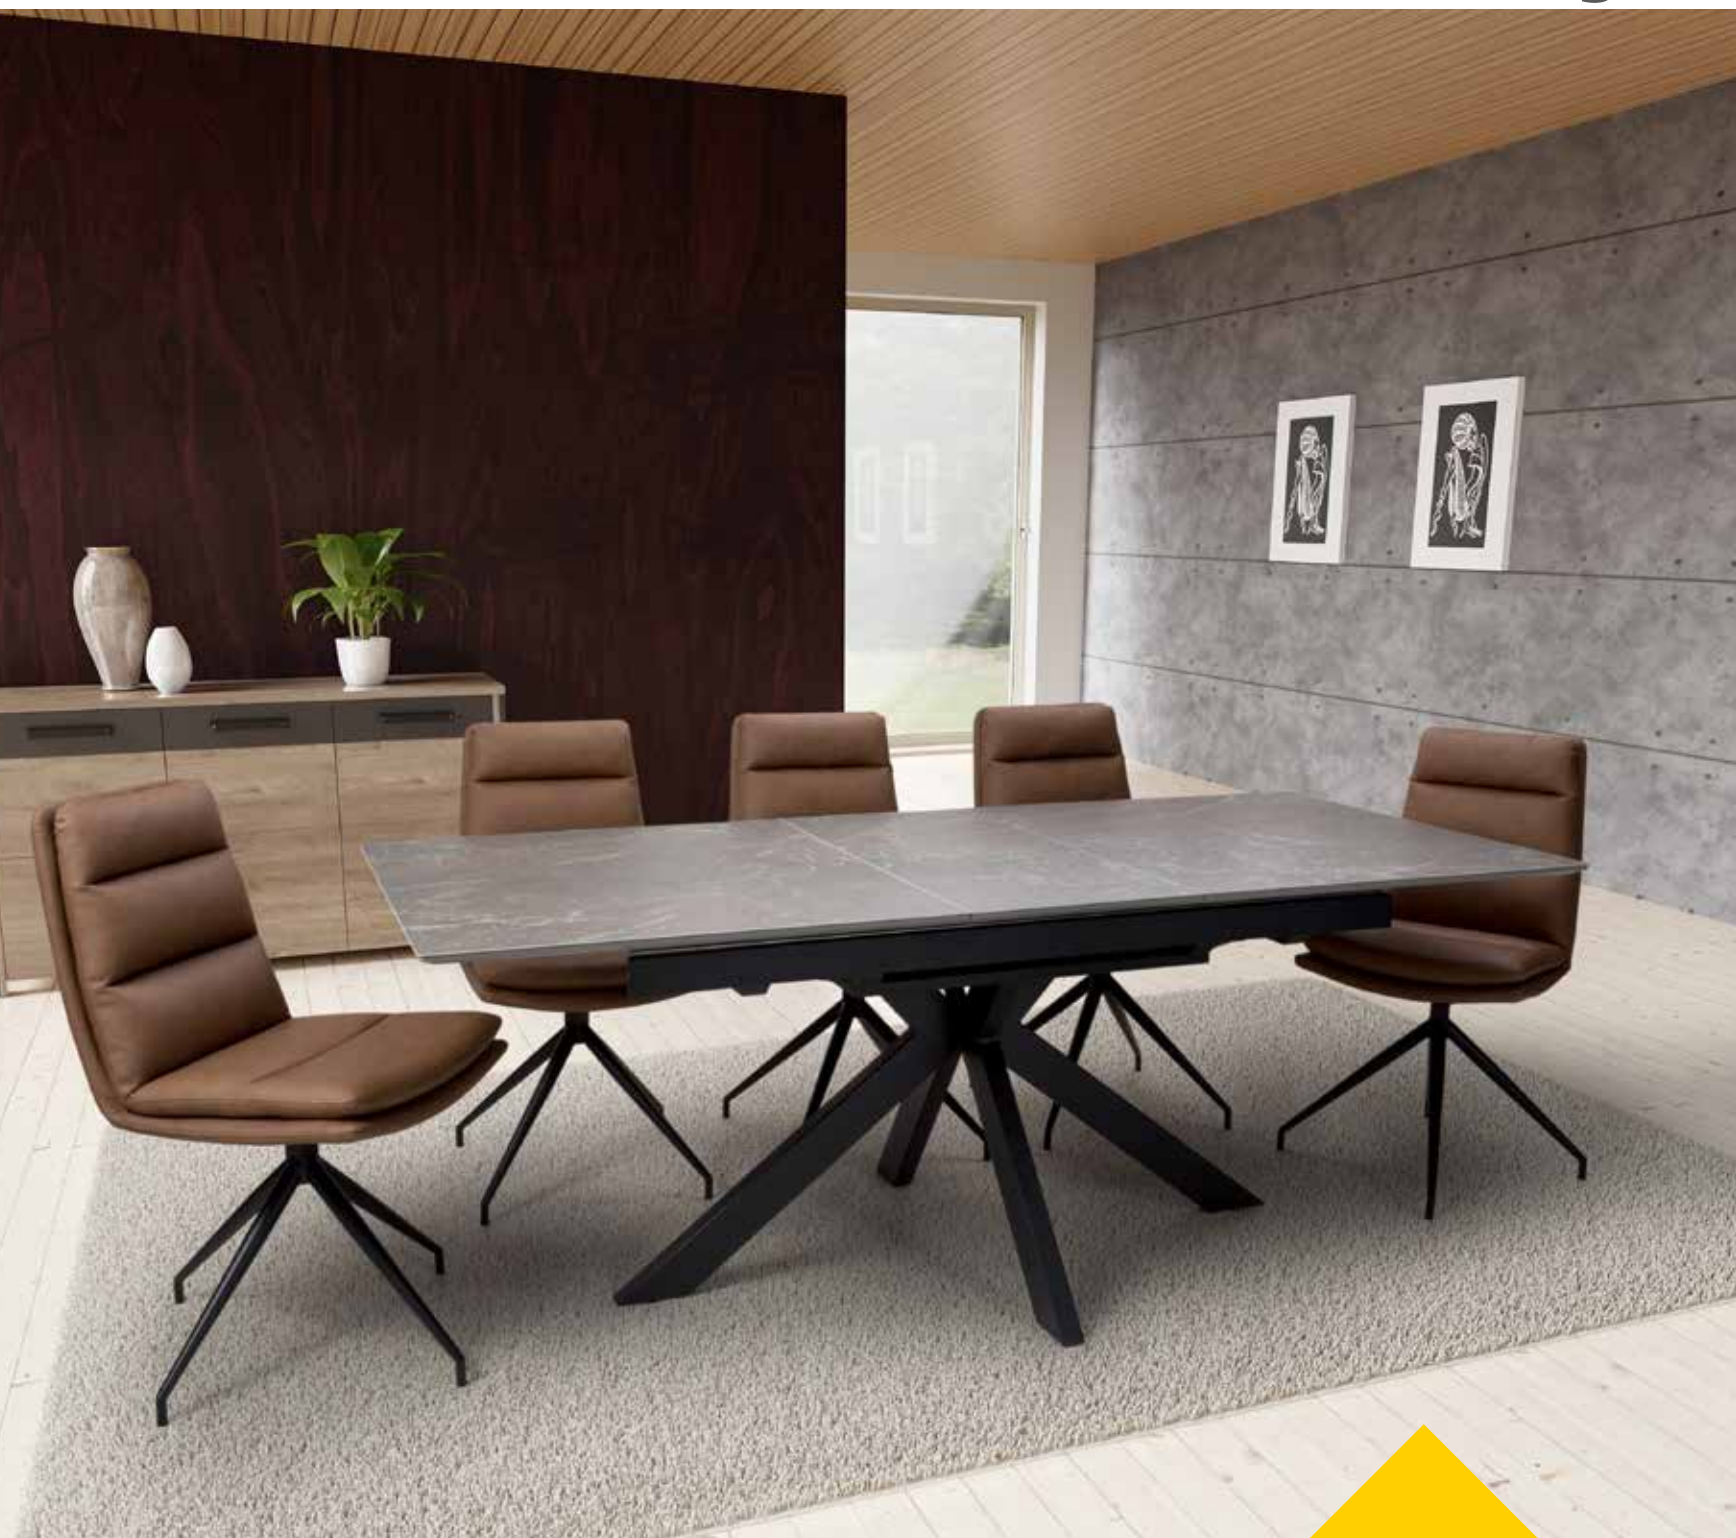

Galaxy

Smart**T**ops®

Code
GAL-203
NOB-111-TN

Product
Extending Table 1600-2200mm
Nobo Chair Tan

Scratch
Resistant

Stain
Resistant

Heat
Resistant

Strong
& Stable

Easy
Clean