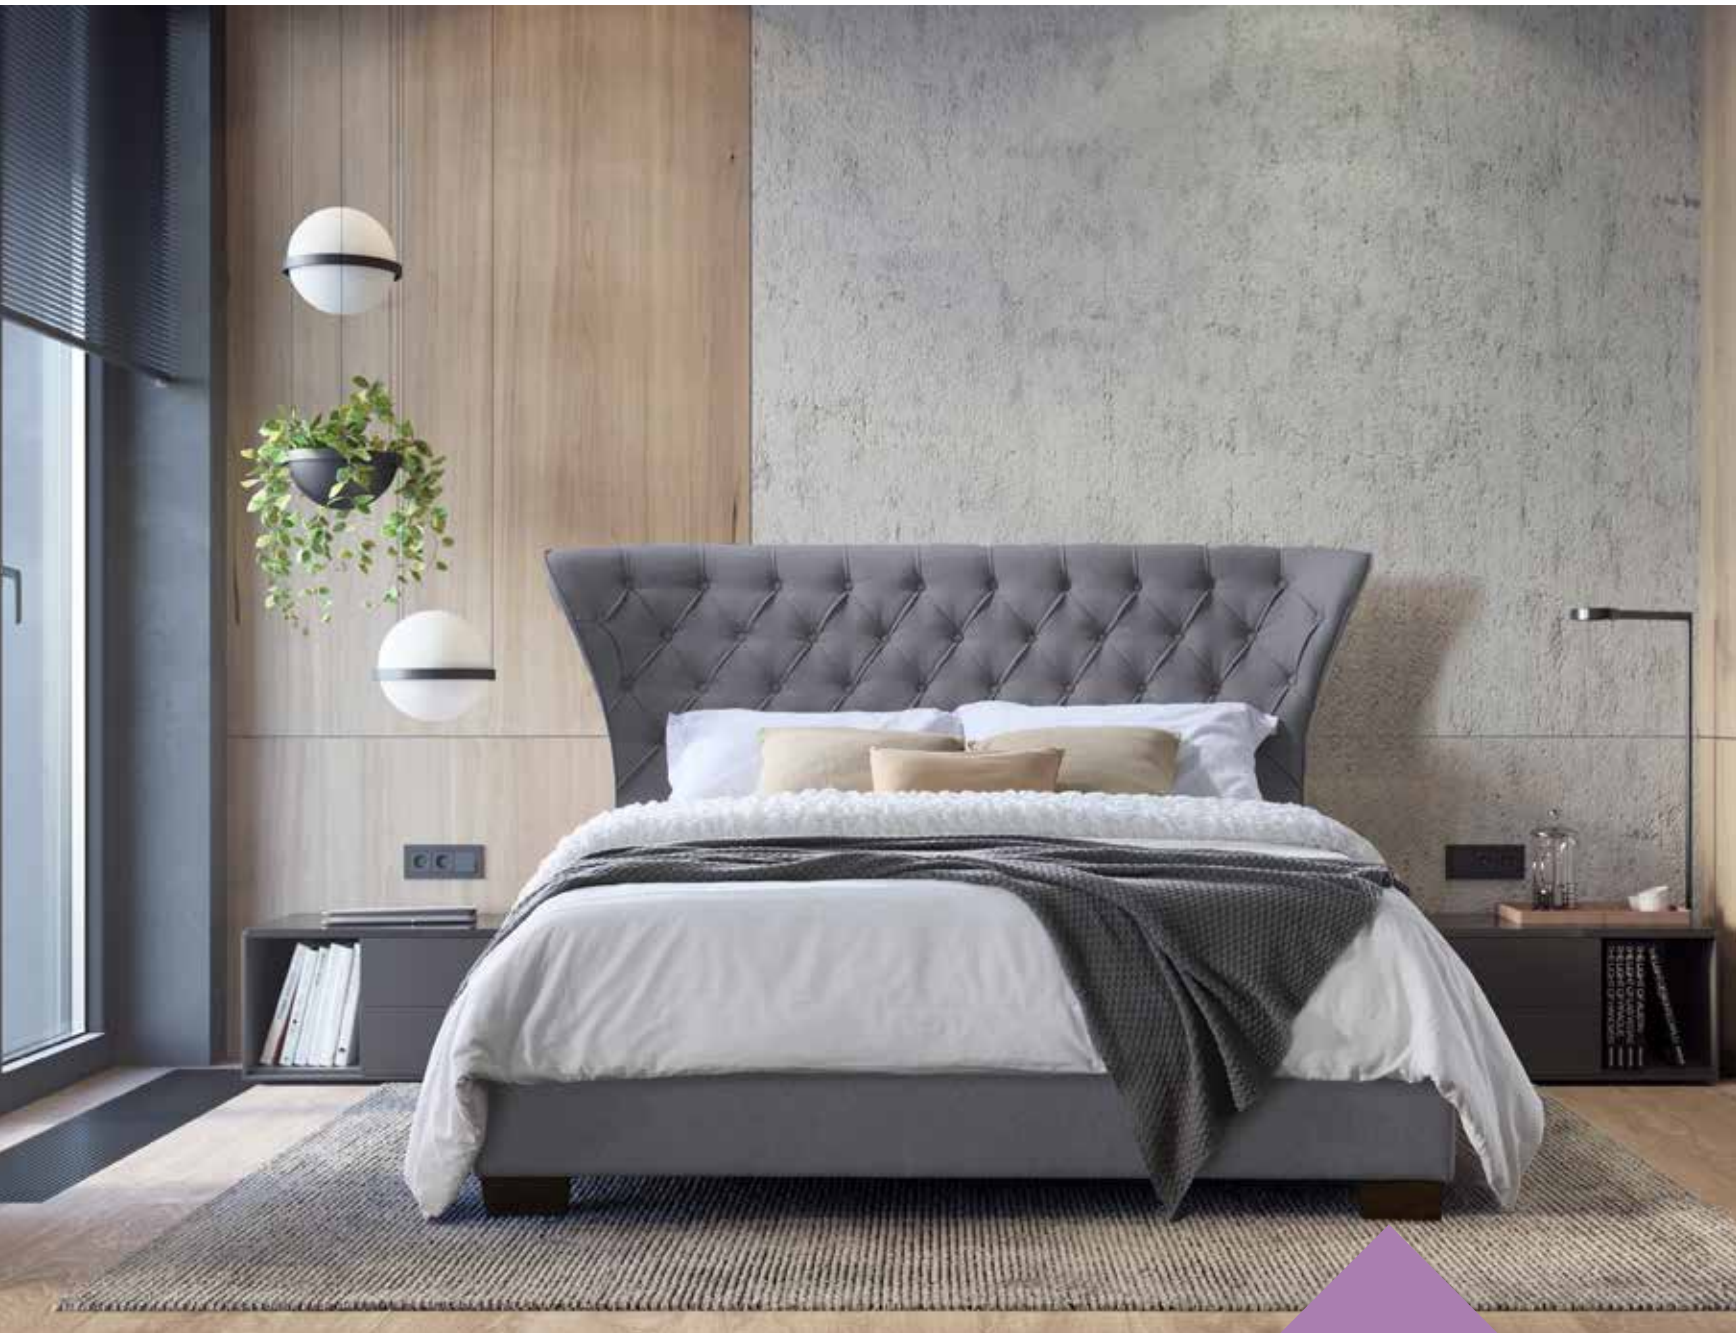

# Georgia

**Code**  
GEO-405-GR

**Product**  
5' Bed Grey

In recent years the bedroom has been elevated to a place of beauty rather than a mismatch of furniture to hide behind closed doors. Today's bedrooms are interior spaces to be respected and treated with love as they offer a much-needed haven to rest and relax. The focal point of any bedroom is the bed, and for this a statement bed is a must. Georgia is that bed. A bold, buttoned, large headboard, with graceful sweeping edges, offering the hint of a winged effect which looks elegant and sophisticated. Also available as an ottoman bed for extra storage underneath. Simply dress with fabulous bedding for a stunning centre piece never to be hidden away.