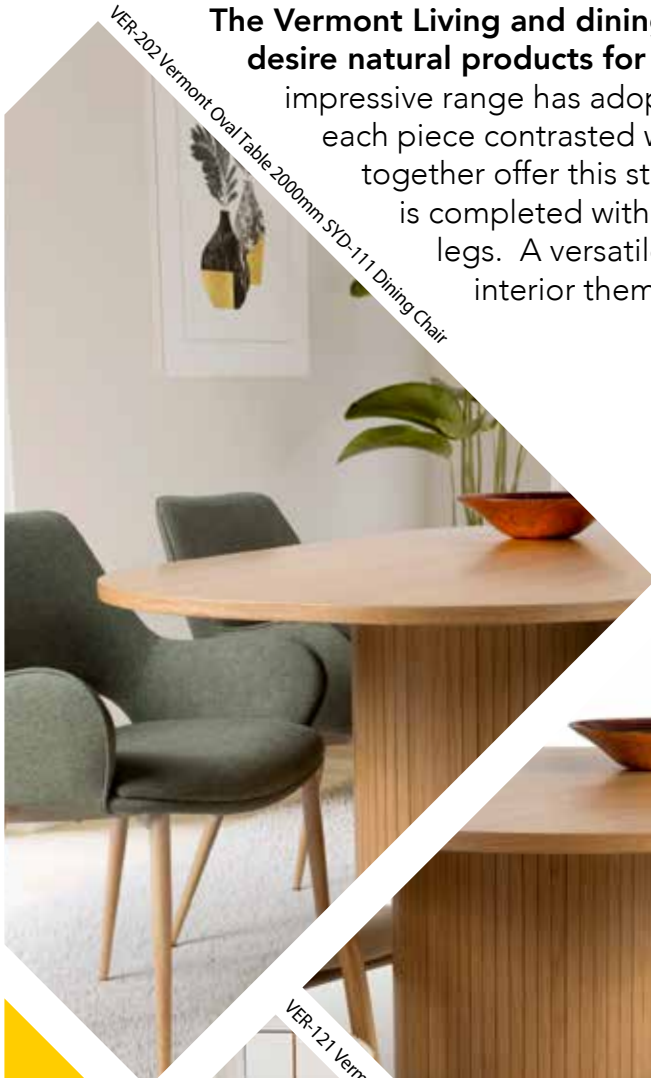

# Vermont

Code  
VER-162  
SYD-111- SG

Product  
Vermont Oval Table 1600mm  
Dining Chair

**The Vermont Living and dining range is a must for those who desire natural products for their furniture.** Made from oak this impressive range has adopted a graceful curved shaping within each piece contrasted with a slim panelled element which together offer this stunning range its alluring appeal. It is completed with black metal handles and turned oak legs. A versatile range that will complete a host of interior themes.