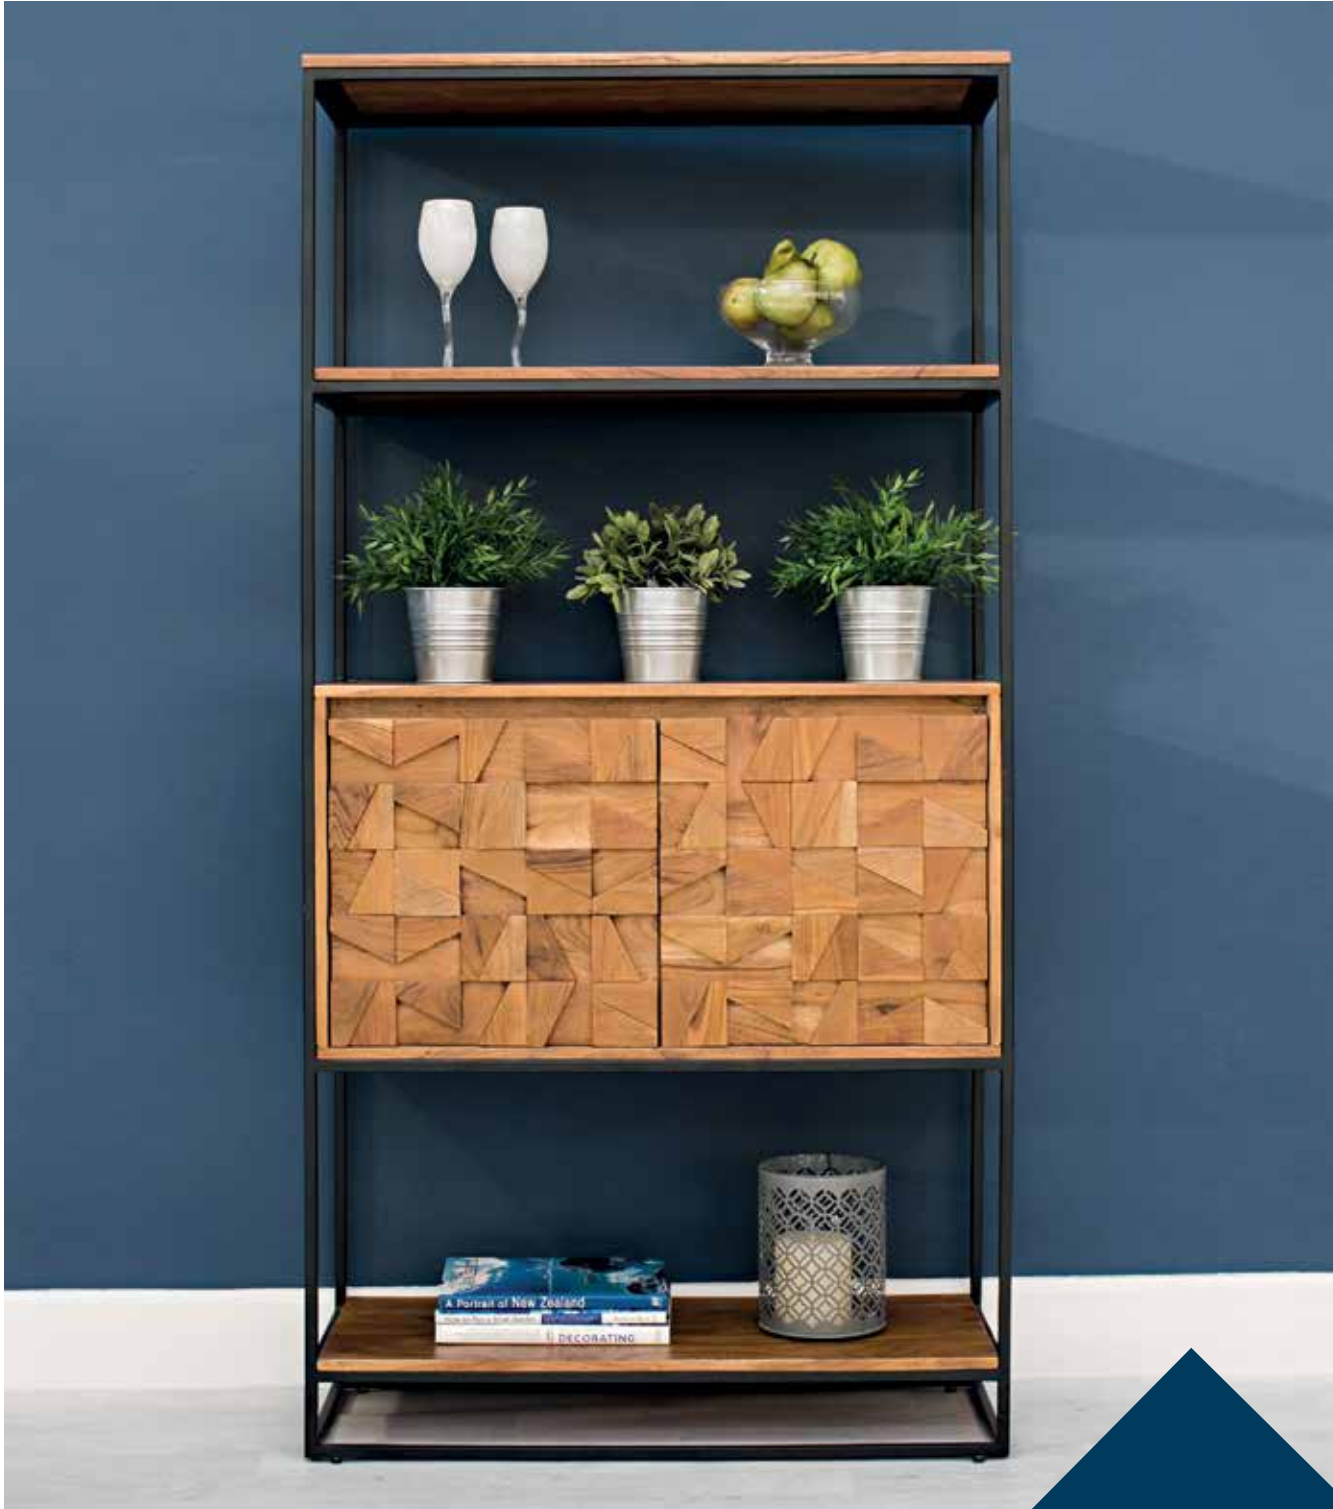

Axis Occasional

Code
AXI-001

Product
Axis Bookcase