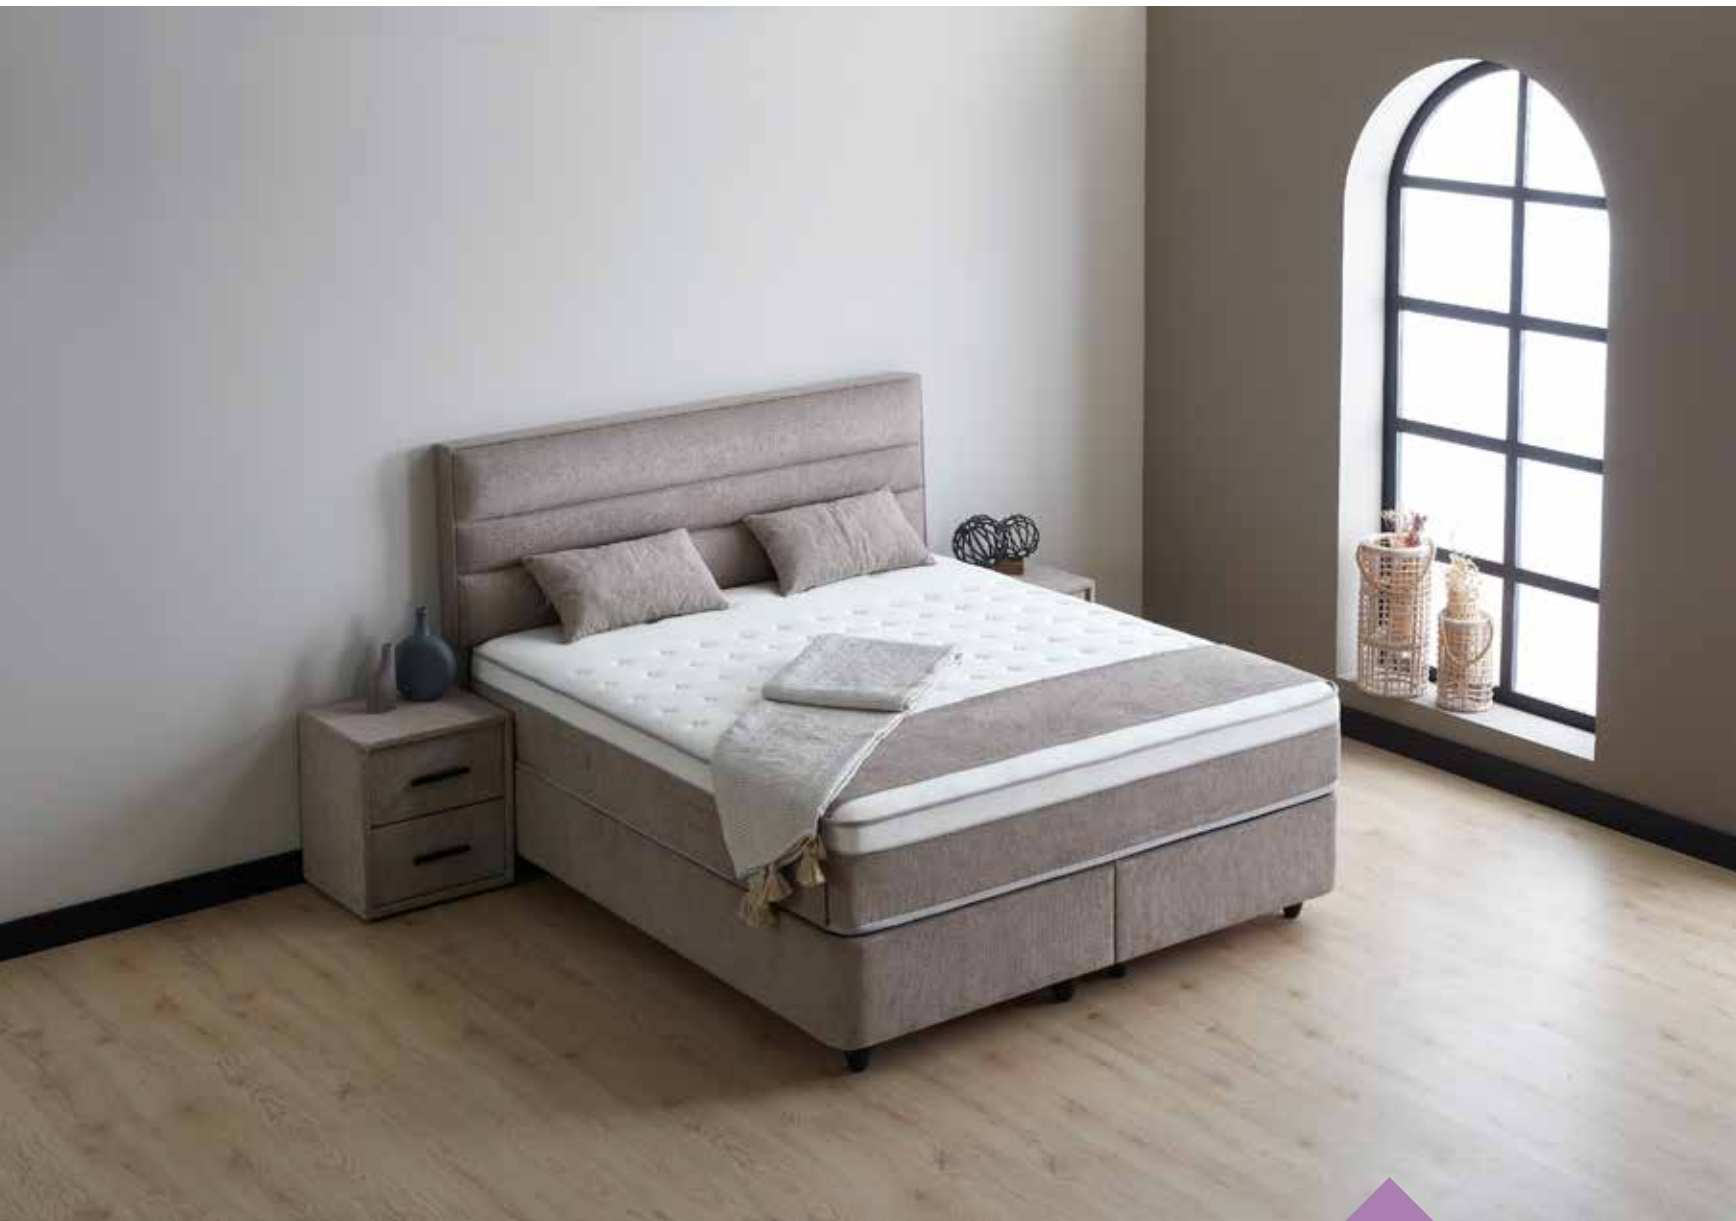

# Amelia

**Code**  
AME-485

**Product**  
Amelia 5' Storage bed

**This stunning storage bedframe offers luxury, comfort and above all style.** The statement headboard, which is upholstered with deep cushioned horizontal panels is dressed in a soft fabric matching the rest of the frame. This fabulous bed in various sizes offers a great place to rest and chill, making a gorgeous centrepiece to complete any contemporary or traditional bedroom design.