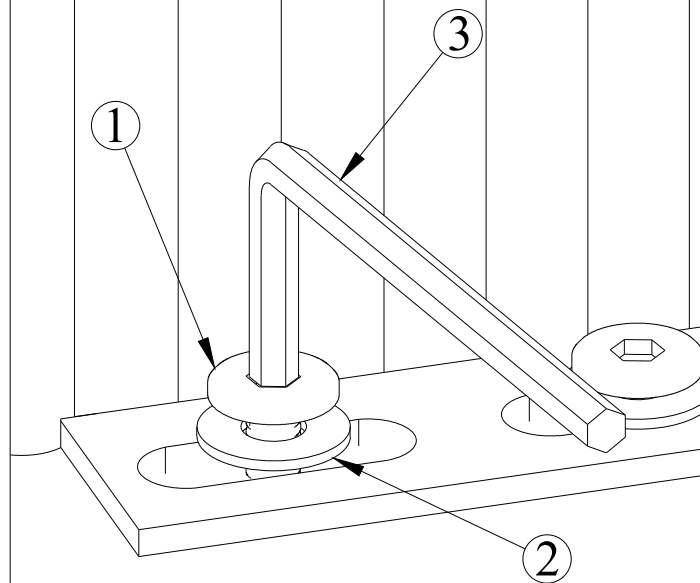

ASSEMBLY INSTRUCTIONS

Kit Contents:-

1.Allen Bolt - 12 pcs.

2.Washer - 12 pcs.

3.Allen key - 1 pc.

Ø6x16mm

Ø6mm

①

②

③

④