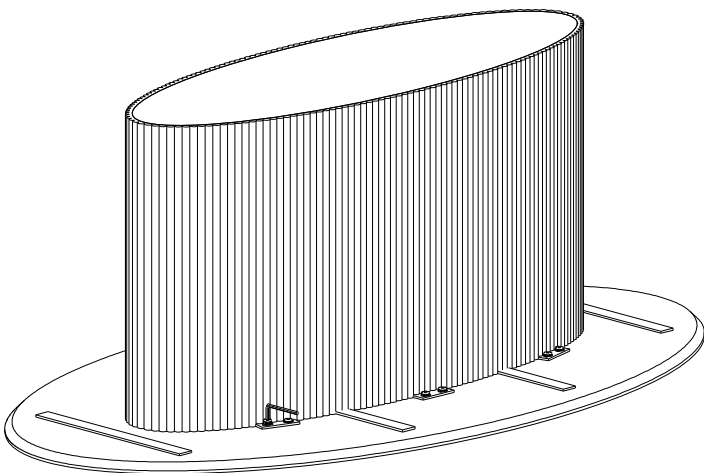

ASSEMBLY INSTRUCTIONS

Kit Contents:-

1.Allen Bolt - 12 pcs.

2.Washer - 12 pcs.

3.Allen key - 1 pc.

Ø6x16mm

Ø6mm

①

②

③

④