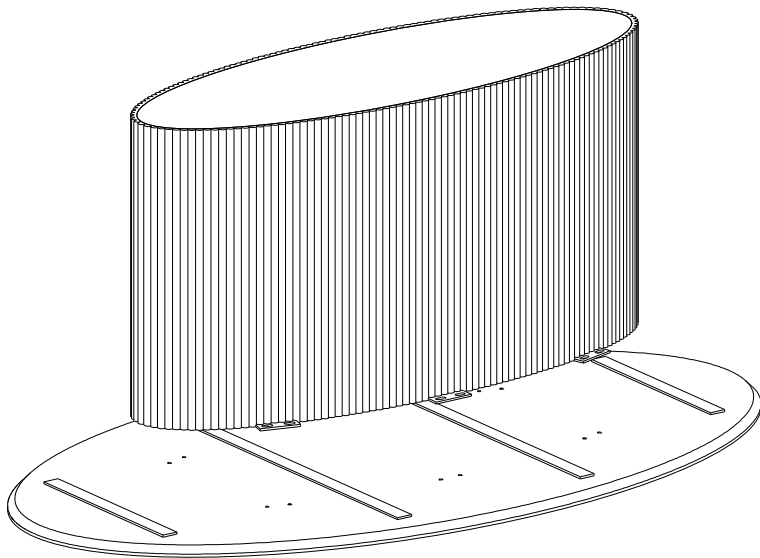

ASSEMBLY INSTRUCTIONS

Kit Contents:-

1.Allen Bolt - 12 pcs.

2.Washer - 12 pcs.

3.Allen key - 1 pc.

Ø6x16mm

Ø6mm

①